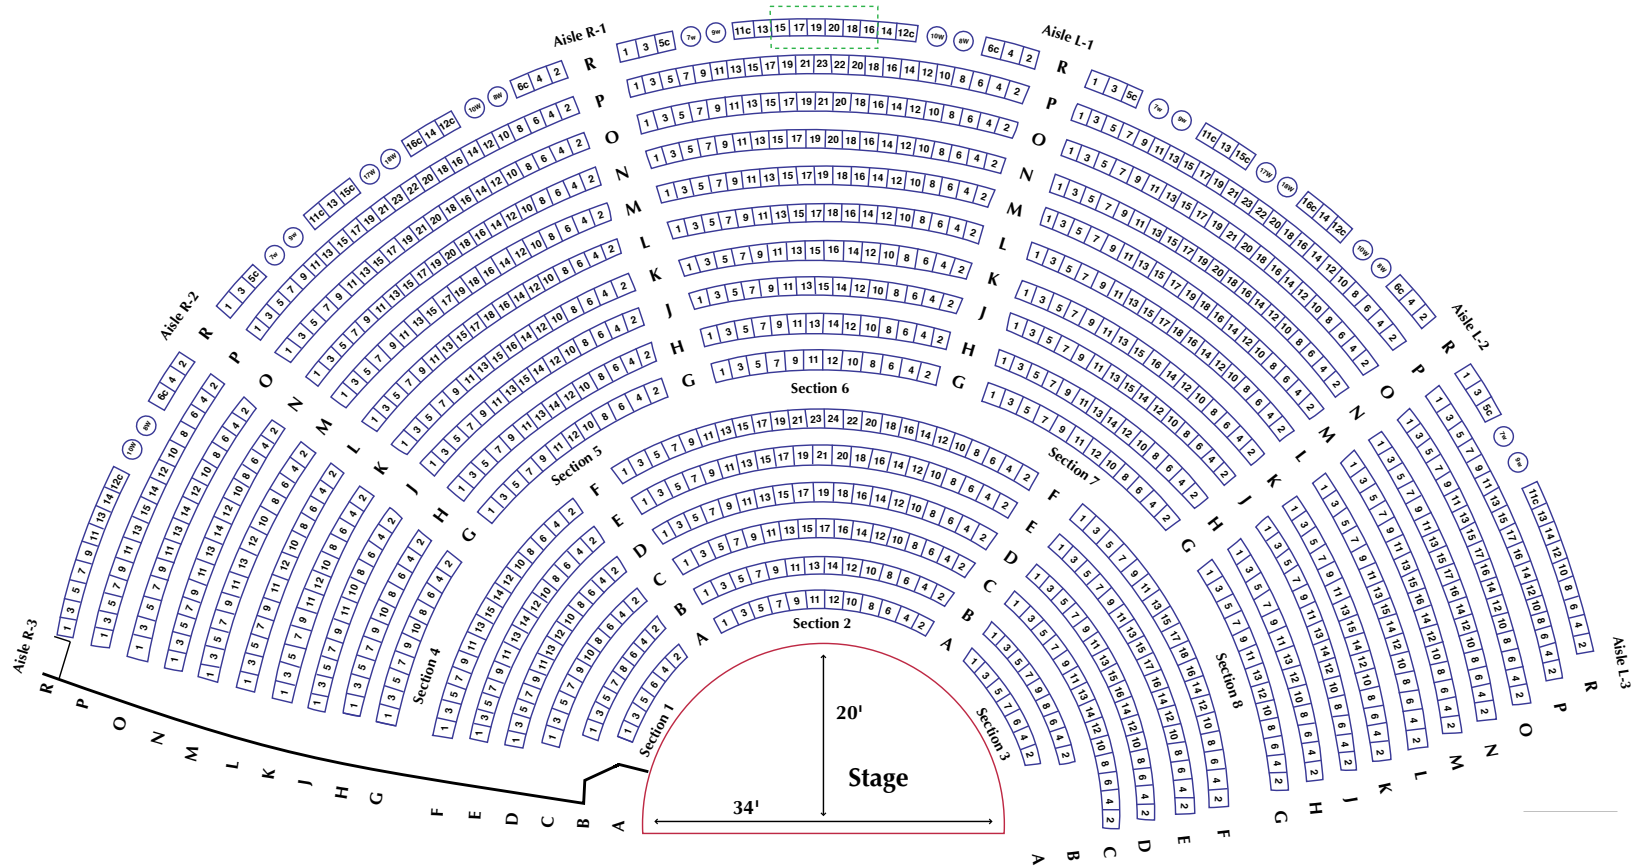

Rackham Auditorium

HORACE H. RACKHAM AUDITORIUM

SEATING CAPACITY

Section 1	66	Section 5	170 + 6 Wheelchair
Section 2	107	Section 6	174 + 4 Wheelchair
Section 3	81	Section 7	170 + 6 Wheelchair
Section 4	123 + 2 Wheelchair	Section 8	149 + 2 Wheelchair

TOTAL SEATING: 1040 + 20 Wheelchair

○ indicates wheelchair seating - - - indicates removeable seating

as of 8/25/2011

SEATMAP