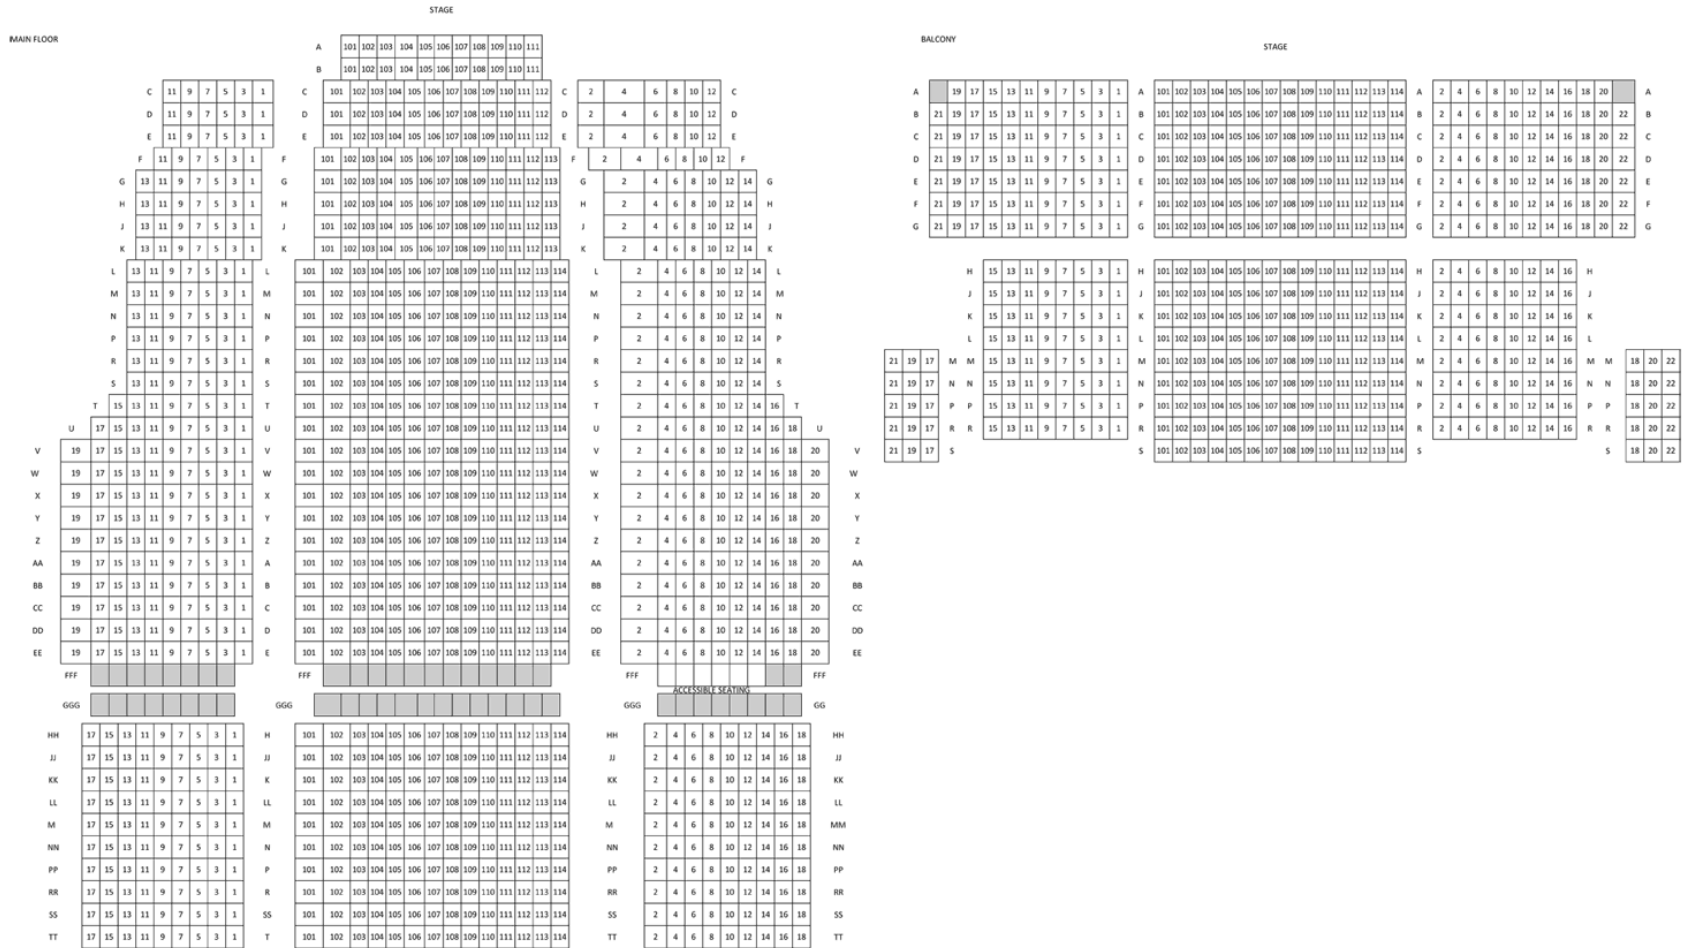

Michigan Theater

SEATMAP